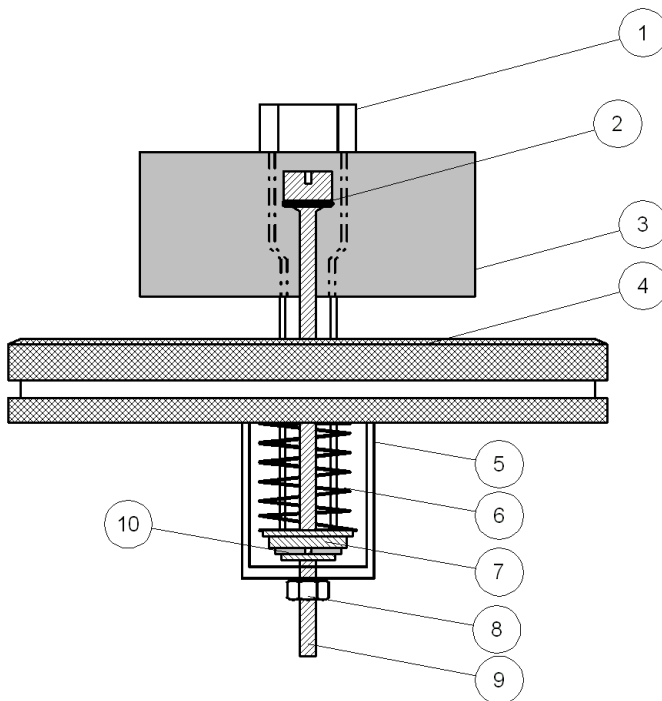

# Weight Actuated Shut-off Assembly

Pt#: SA-7704-assy

<u>Item #</u>	<u>Description</u>	<u>Material</u>	<u>Part #</u>	<u>Qty.</u>
1	Body Bushing	SST	SA-7704-1	1
2	Stem O-ring	Buna	SA-7704-3A	1
3	Rain Guard	Polyurethane	SA-7704-2	1
4	Bottle Holder/Lid	Adzd. Alum.	SA-7704-4	1
5	Housing	Cast Zinc	SA-7704-5	1
6	Spring	SST	SA-7704-6	1
7	Support Bushing	SST	SA-7704-7	1
8	Adjusting Lock Nut	SST	SA-7704-8	1
9	Valve Stem	SST	SA-7704-3	1
10	C-clip	SST	SA-7704-9	1